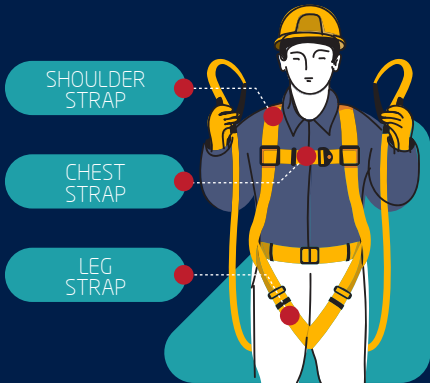

A safety harness system consists

of the following parts that must be inspected and maintained regularly to ensure that it is in good condition:

SNAP HOOK

SHOCK
ABSORBER

DORSAL
D-RING

LANYARD

الرجوع إلى المتكلمة المرفقة لتفاصيل
محتويات التواصل الاجتماعي الخاصة بنا
Scan the QR code to visit our social
media platforms